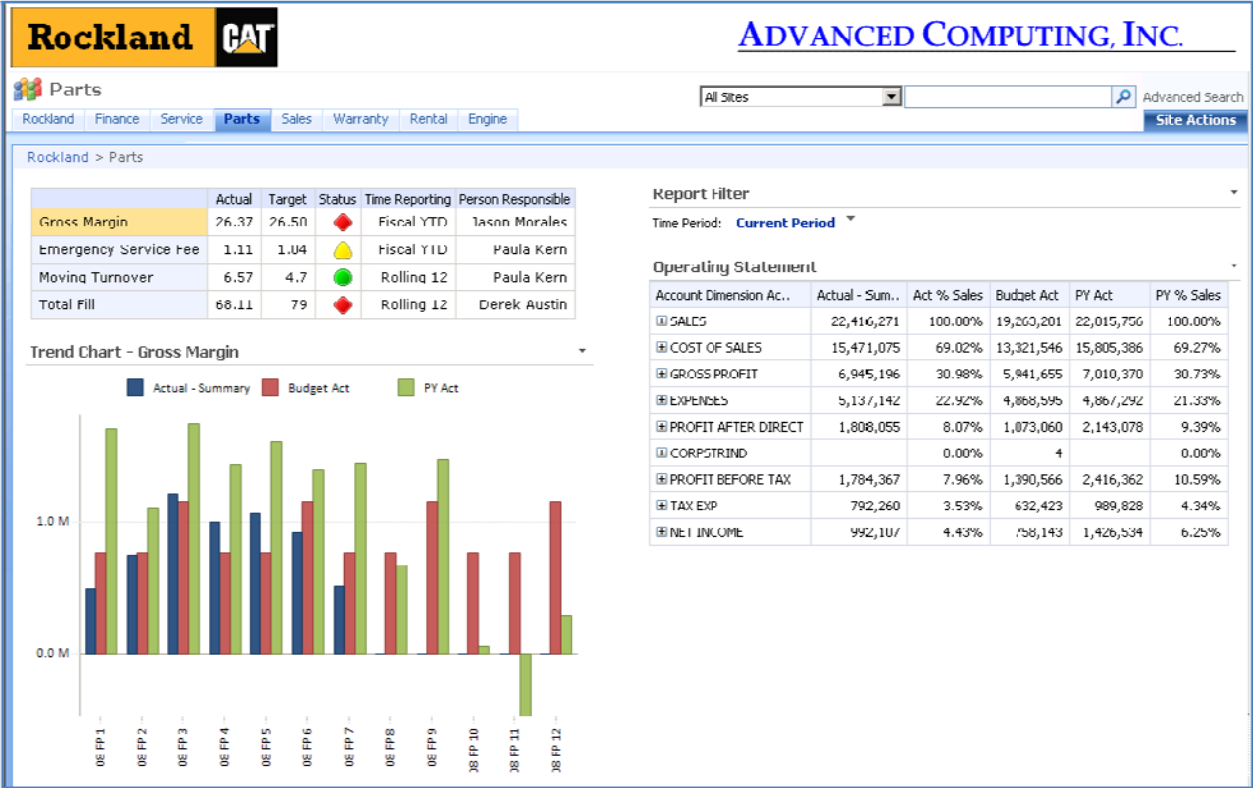

# Performance Management Dashboards

Business Intelligence solutions delivered by **ADVANCED COMPUTING, INC.**

**Monitor business drivers that impact performance and growth.**

Gain immediate access to relevant information to achieve budgeted targets and adapt to changing market conditions.

**Schedule a Demonstration**  
 847-498-6660  
 salernoc@advci.com

**Better Information, Better Decisions**

Dashboards enable daily measurement to align operations with strategic direction.

**Evaluate for Yourself**  
 Using a slice of your data, we'll build a sample dashboard for you to evaluate.